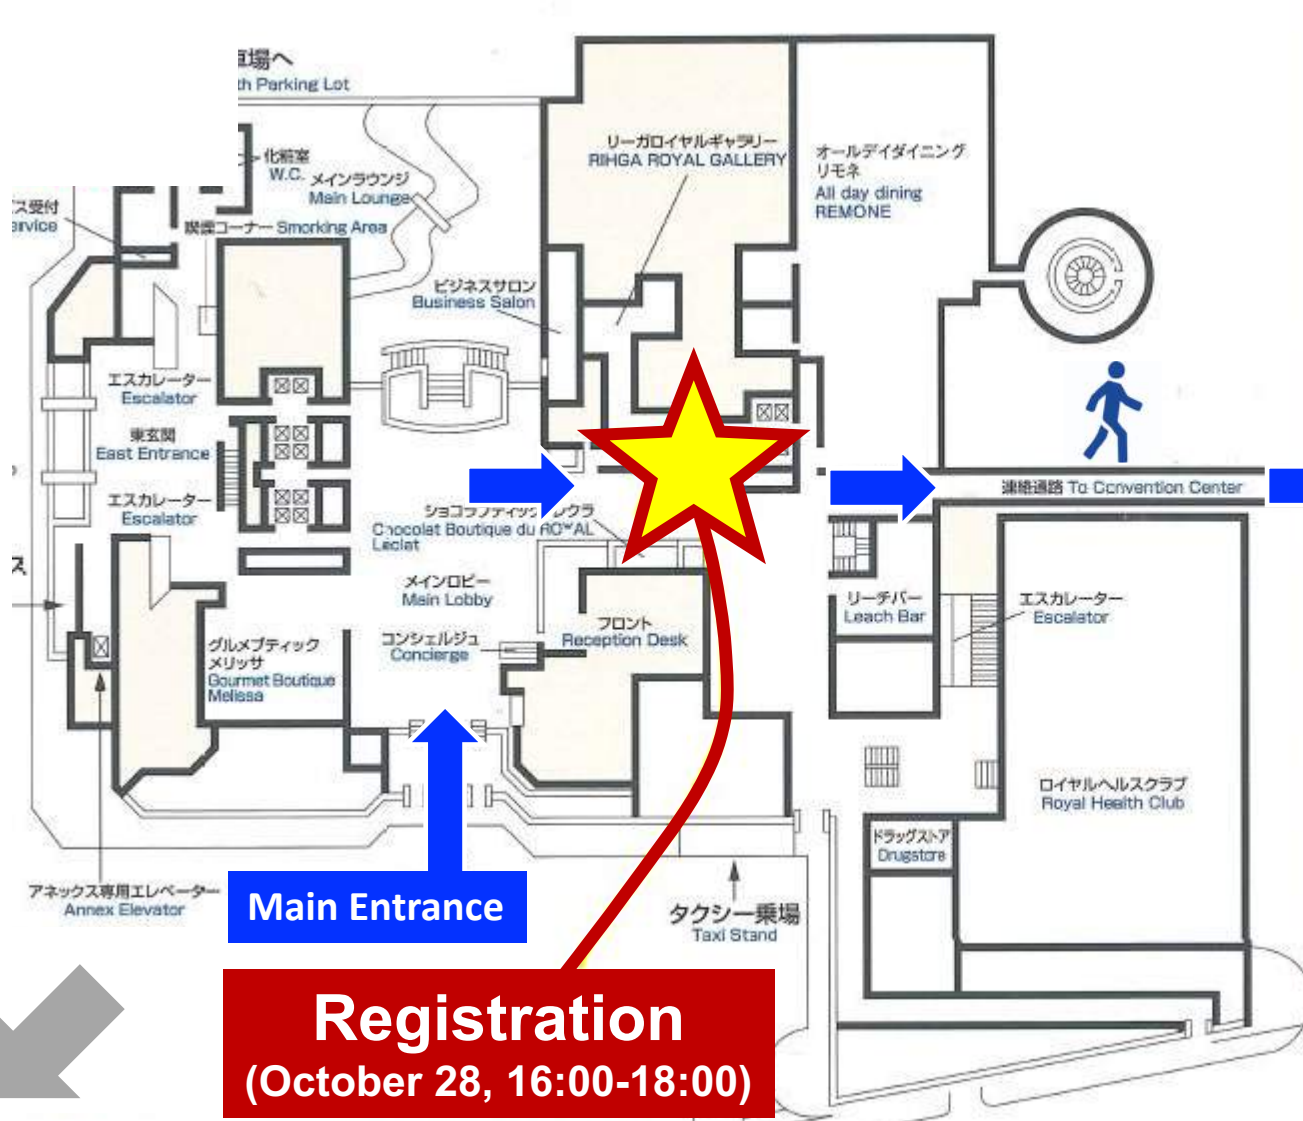

RIHGA ROYAL HOTEL: 1st Floor Map

5-3-68 Nakanoshima, Kita-ku, Osaka, 530-0005 Japan
Phone: +81 (0)6-6448-1121

MMM 2018
Conference Venue
(Osaka International
Convention Center)

Welcome Reception
(October 28, 18:00-20:00)
12th Floor

Main Entrance

Registration
(October 28, 16:00-18:00)

Osaka Station